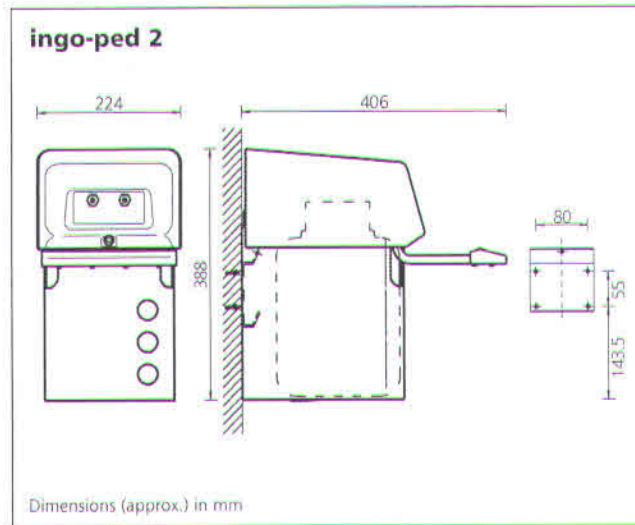

ingo-ped® 2

foot sprayer for disinfectant sprays

lockable • wall hangable

free choosable products

Foot sprayer

- dispenses foot disinfectant sprays on the basis of alcohol
- ideal for baths, sport stations, sauna etc.
- mechanical operation
- lockable
- wall hangable
- refillable 7,5 l receptacle

Technical Data

Upper part:	Cast aluminium, white powder coated (RAL 9010),
Lower part:	Aluminium, silver anodized
Dosing pump:	Stainless steel with 2 spraying nozzles
Dosing:	approx. 3 ml/stroke
Foot pedal:	Stainless steel bracket with plastic circulation
Receptacle:	Plastic, 7,5 liters
Wall mounting:	with four plugs and screws

Description for tender

..... pcs.	ingo-ped 2 Art.-No 254900
	foot sprayer for foot disinfectant sprays on the basis of alcohol, 7,5 liters, wall hangable, lockable, refill receptacle, without filling
	Dimensions: W 224 x H 388 x D 406 mm

Product:	ingo-man®
Manufacturer:	OPHARDT HYGIENE-TECHNIK GmbH + Co. KG